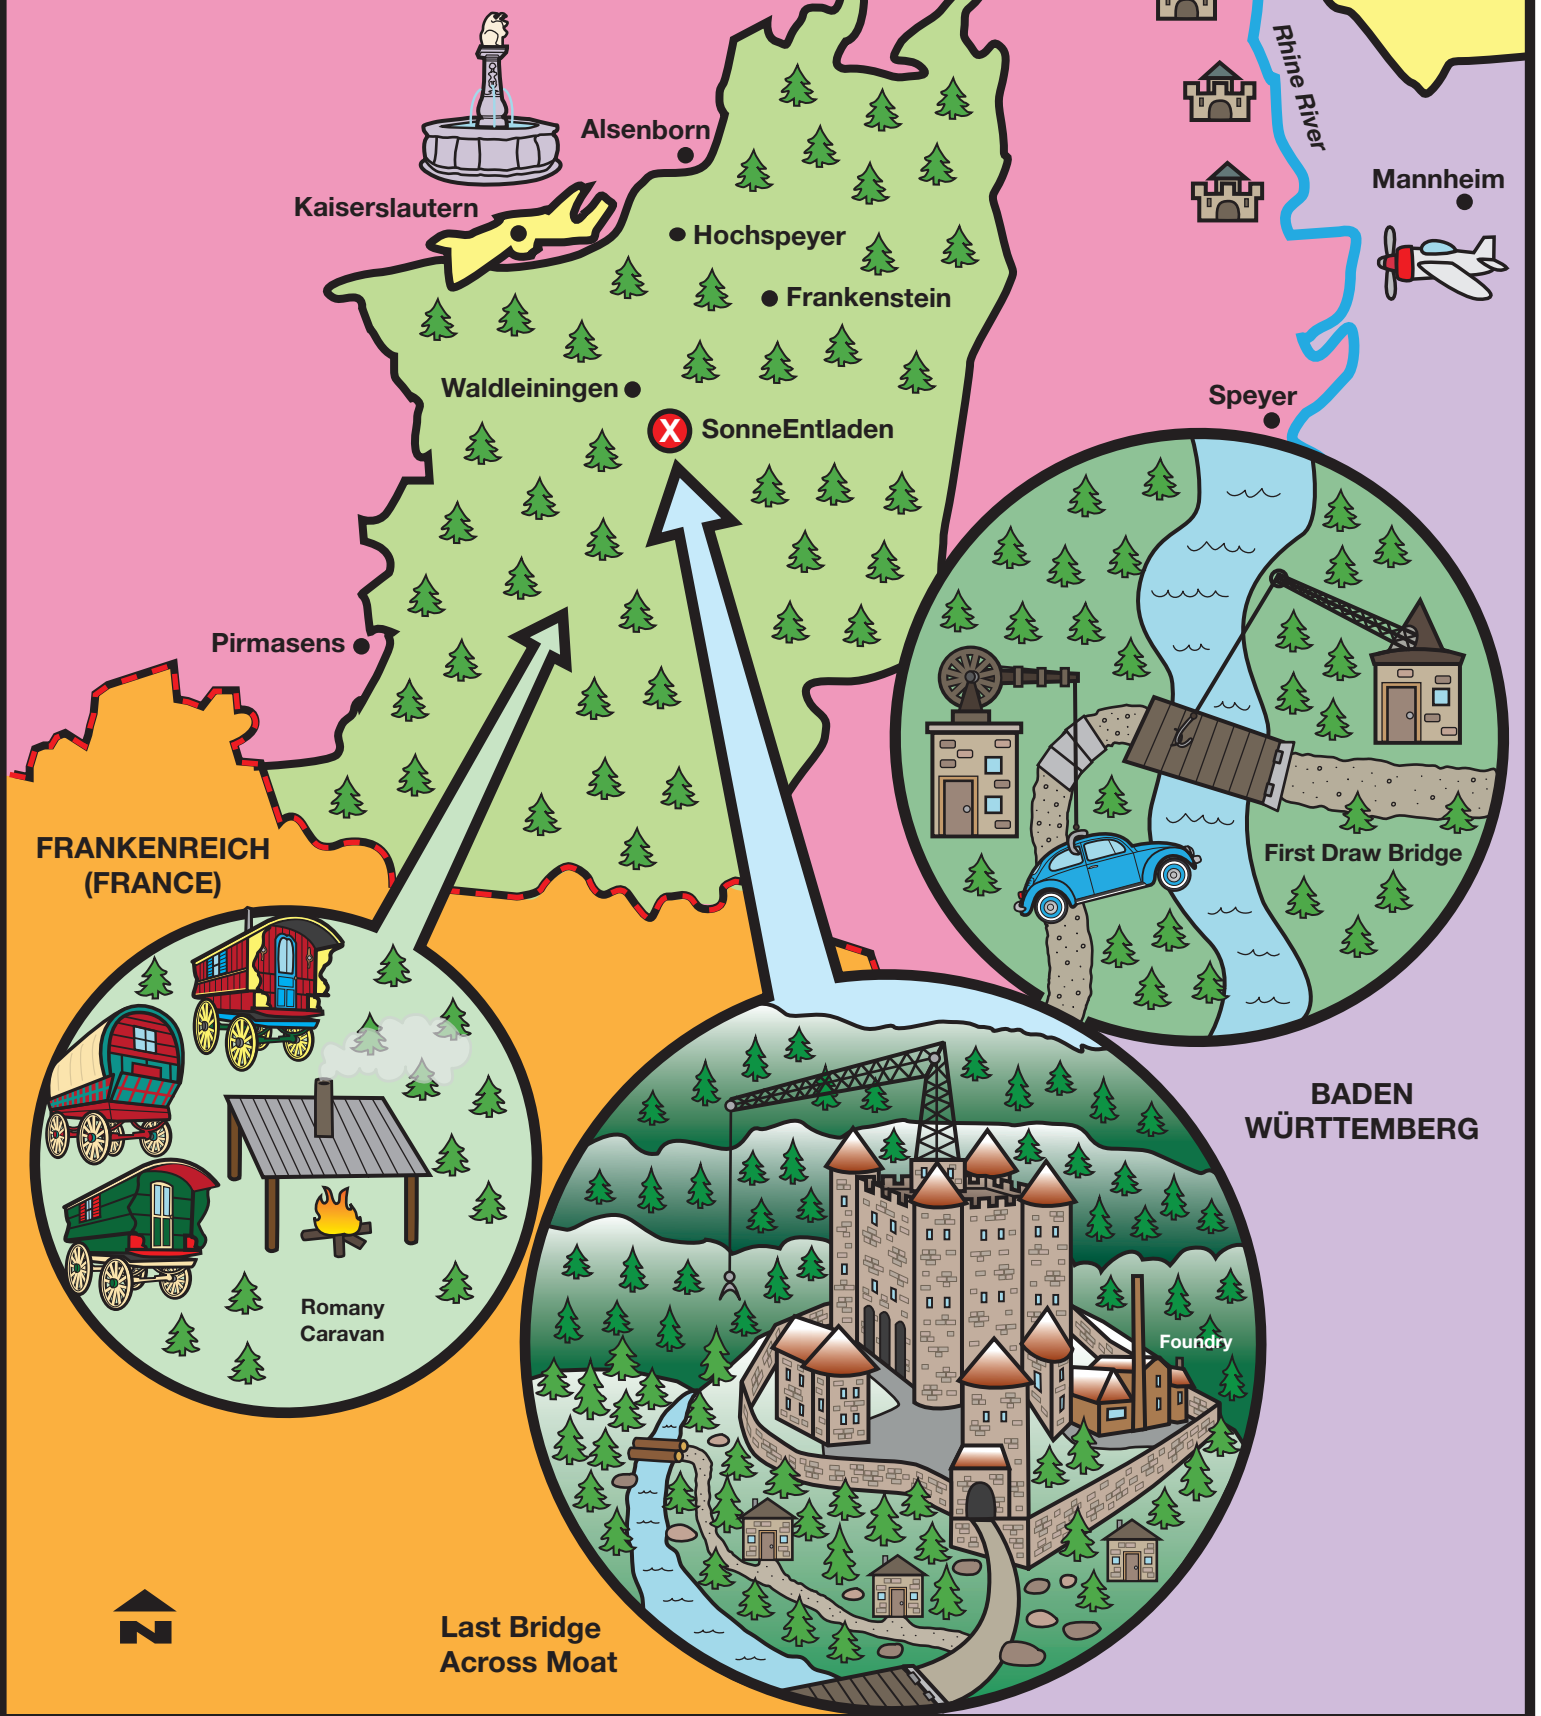

IMA IX – PFALZERWALD (PALATINE FOREST)

RHEINLAND-PFÄLZ
(RHINELAND-PALATINATE)

Wiesbaden

HESS

Rhine River

Mannheim

Speyer

Alsenborn

Kaiserslautern

Hochspeyer

Frankenstein

Waldleiningen

SonneEntladen

Pirmasens

FRANKENREICH
(FRANCE)

BADEN
WÜRTTEMBERG

First Draw Bridge

Romany
Caravan

Foundry

Last Bridge
Across Moat